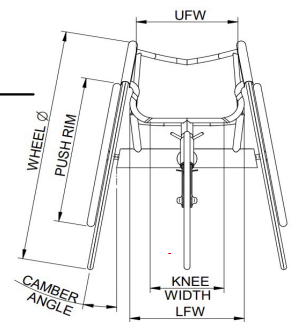

- UPPER FRAME WIDTH (UFW): _____
- LOWER FRAME WIDTH (LFW): _____
- KNEE WIDTH: _____
- CAMBER ANGLE: _____

7. OVERALL LENGTH: _____

- KNEE HEIGHT (KH): _____
- REAR SEAT HEIGHT (RSH): _____
- KNEE DEPTH (KD): _____
- AXLE POSITION (AP): _____
- FRAME COLOR _____