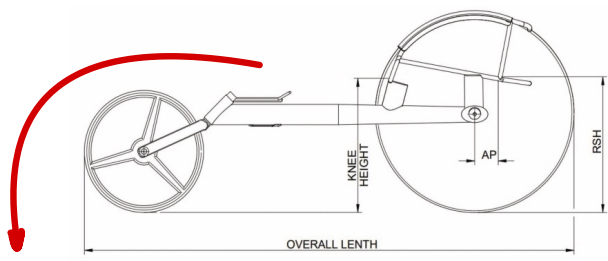

- UPPER FRAME WIDTH (UFW): _____
- LOWER FRAME WIDTH (LFW): _____
- KNEE WIDTH: _____
- CAMBER ANGLE: _____

7. OVERALL LENGTH: _____

- KNEE HEIGHT (KH): _____
- REAR SEAT HEIGHT (RSH): _____
- KNEE DEPTH (KD): _____
- AXLE POSITION (AP): _____
- FRAME COLOR _____