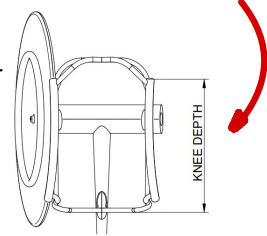

7. OVERALL LENGTH: _____

1. KNEE HEIGHT (KH): _____
2. REAR SEAT HEIGHT (RSH): _____
3. KNEE DEPTH (KD): _____
4. AXLE POSITION (AP): _____
5. FRAME COLOR _____

• OPTIONAL - FORK/STEERING different color to frame: $75 ☐ _____